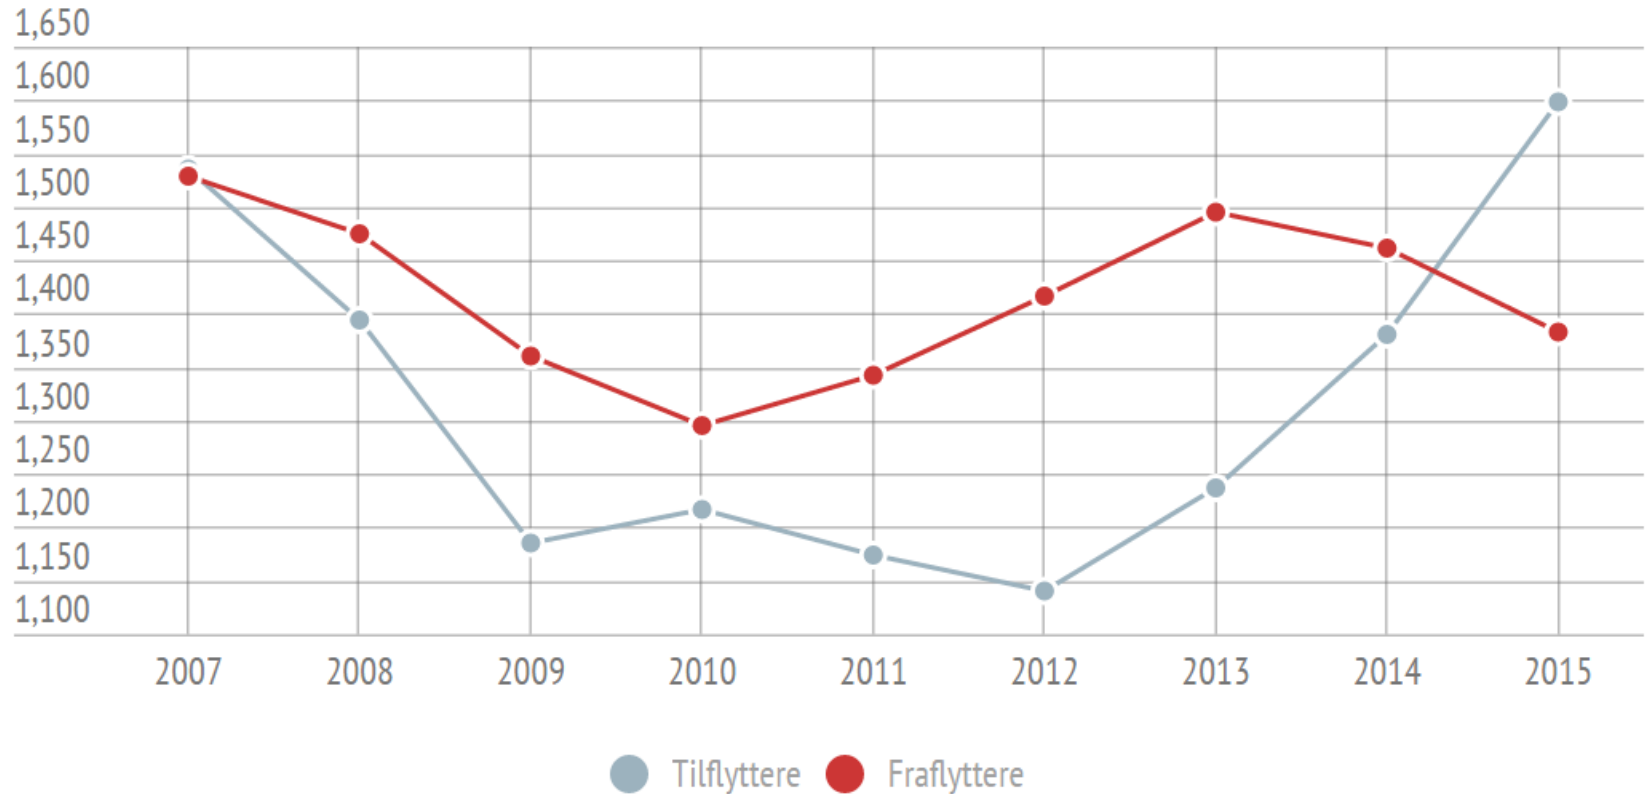

People moving to and from Bornholm